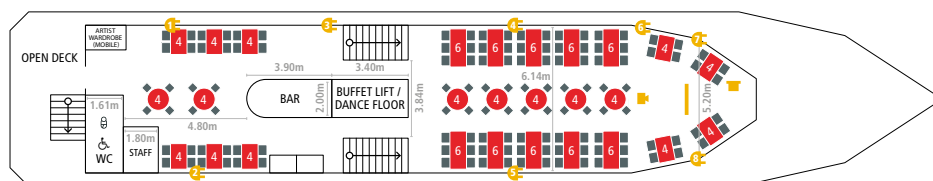

The spacious sun deck completes the ambience perfectly.

Length
40.2 m

Width
7.8 m

Draught
1.6 m

Year Built / Shipyard
1998 / DE HOOP

Power
2 x 320 HP

Speed
22.5 km/h

Engines
2 x DAF 6 Cylinder

Special Needs & Accessibility

- ✔ **Child high chair** 2 pieces
- ✔ **Changing table** in the disabled toilet with own sink
- ✔ **Wheelchair** Maximum 4 pieces. Additional wheelchairs on request (Increased staff or additional companions)
- ✔ **Electric wheelchair**
- ✔ **Wheelchair accessible toilet** own toilet on the main deck
Door width: 85 cm, cabin width: min. 97 cm
- ✔ **Stair lift** to the sun deck, max. load capacity 250 kg

Main deck and sun deck are wheelchair accessible.

Buffet elevator
↑
↓

MS VIENNA SUN DECK

MS VIENNA MAIN DECK

↓ Room height: 2.2–2.3 m

4 4-seater tables: 80 × 120 cm

6 6-seater tables: 80 × 180 cm

↘ Toilets and cloakrooms: on the lower deck

Projector

Screen

Podium (Laptop)

Connections:

- 1: XLR
- 2: XLR
- 3: XLR, Power socket
- 4: XLR
- 5: XLR
- 6: 3 Power socket
- 7: 2 VGA, 2 XLR, including 1 Microphone, High voltage, 2 RCA, 1 Jack
- 8: XLR, High voltage