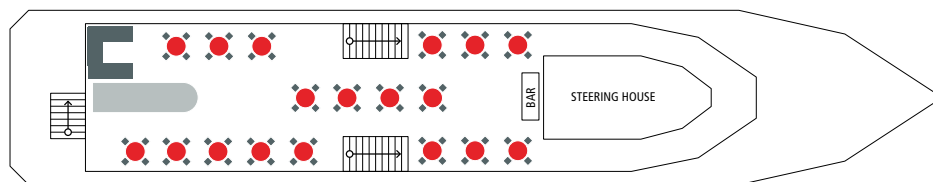

The spacious sun deck completes the ambience perfectly.

Length
40.2 m

Width
7.8 m

Draught
1.6 m

Year Built / Shipyard
1998 / DE HOOP

Power
2 x 320 HP

Speed
22.5 km/h

Engines
2 x DAF 6 Cylinder

Special Needs & Accessibility

- ✔ **Child high chair** 2 pieces
- ✔ **Changing table** in the disabled toilet with own sink
- ✔ **Wheelchair** Maximum 4 pieces. Additional wheelchairs on request (Increased staff or additional companions)
- ✔ **Electric wheelchair**
- ✔ **Wheelchair accessible toilet** own toilet on the main deck
Door width: 85 cm, cabin width: min. 97 cm
- ✔ **Stair lift** to the sun deck, max. load capacity 250 kg

Main deck and sun deck are wheelchair accessible.

Buffet elevator
↑
↓

MS VIENNA SUN DECK

MS VIENNA MAIN DECK

↓ Room height: 2.2–2.3 m

4 4-seater tables: 80 × 120 cm

6 6-seater tables: 80 × 180 cm

↘ Toilets and cloakrooms: on the lower deck