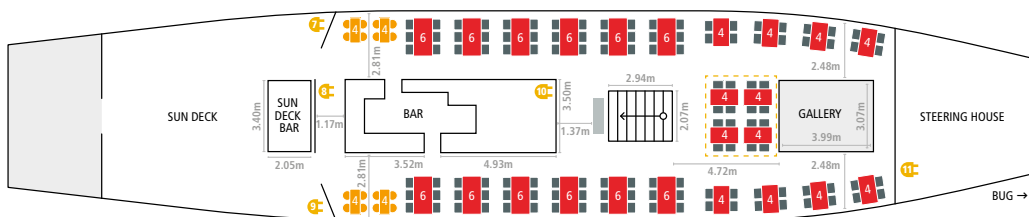

Special Needs & Accessibility

- ✔ **Child high chair** 2 pieces
- ✔ **Changing table** in the disabled toilet with own sink
- ✔ **Wheelchair** Maximum 4 pieces. Additional wheelchairs on request (Increased staff or additional companions)
- ✔ **Electric wheelchair**
- ✔ **Wheelchair accessible toilet** own toilet on the main deck
Door width: 85 cm, cabin width: min. 97 cm
- ✔ **Stair lift** to the sun deck, max. load capacity 250 kg

Main deck and sun deck are wheelchair accessible.

MS AUSTRIA UPPER DECK WITH SUN DECK

MS AUSTRIA MAIN DECK

↓ Room height: 2 m

☐ Buffet: Tables are converted into buffet stations during events.

☐ Dance Floor

● Column

4 4-seater tables: 80 x 120 cm

6 6-seater tables: 80 x 170 cm

4 Bar tables with high chairs: 60 x 110 cm

☐ Connections:

- 1: XLR, VGA, Jack, High voltage, 2 Power sockets
- 2: High voltage
- 3: XLR, VGA, Jack, High voltage, 2 Power sockets
- 4: Power socket
- 5: Power socket
- 6: XLR, 1 Power socket
- 7: Power socket, High voltage
- 8: XLR, High voltage
- 9: Power socket, High voltage
- 10: XLR, VGA, Jack, High voltage, 2 Power sockets
- 11: XLR, VGA, Jack, Power socket, High voltage

Maximum capacity depends on the table arrangement.