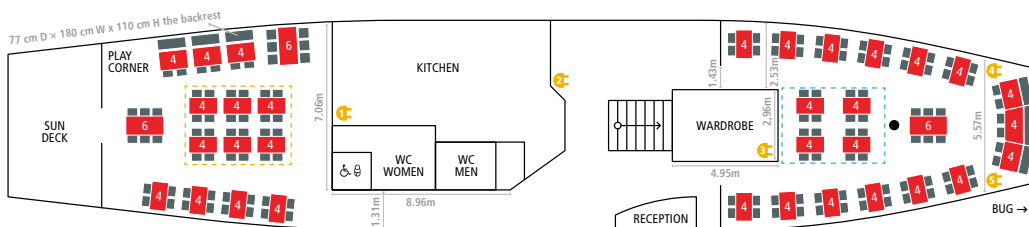

Special Needs & Accessibility

- ✔ **Child high chair** 2 pieces
- ✔ **Changing table** in the disabled toilet with own sink
- ✔ **Wheelchair** Maximum 4 pieces. Additional wheelchairs on request (Increased staff or additional companions)
- ✔ **Electric wheelchair**
- ✔ **Wheelchair accessible toilet** own toilet on the main deck
Door width: 85 cm, cabin width: min. 97 cm
- ✔ **Stair lift** to the sun deck, max. load capacity 250 kg

Main deck and sun deck are wheelchair accessible.

MS AUSTRIA UPPER DECK WITH SUN DECK

MS AUSTRIA MAIN DECK

↓ Room height: 2 m

☐ Buffet: Tables are converted into buffet stations during events.

☐ Dance Floor

● Column

4 4-seater tables: 80 x 120 cm

6 6-seater tables: 80 x 170 cm

4 Bar tables with high chairs: 60 x 110 cm

☐ Connections:

- 1: XLR, VGA, Jack, High voltage, 2 Power sockets
- 2: High voltage
- 3: XLR, VGA, Jack, High voltage, 2 Power sockets
- 4: Power socket
- 5: Power socket
- 6: XLR, 1 Power socket
- 7: Power socket, High voltage
- 8: XLR, High voltage
- 9: Power socket, High voltage
- 10: XLR, VGA, Jack, High voltage, 2 Power sockets
- 11: XLR, VGA, Jack, Power socket, High voltage

Maximum capacity depends on the table arrangement.